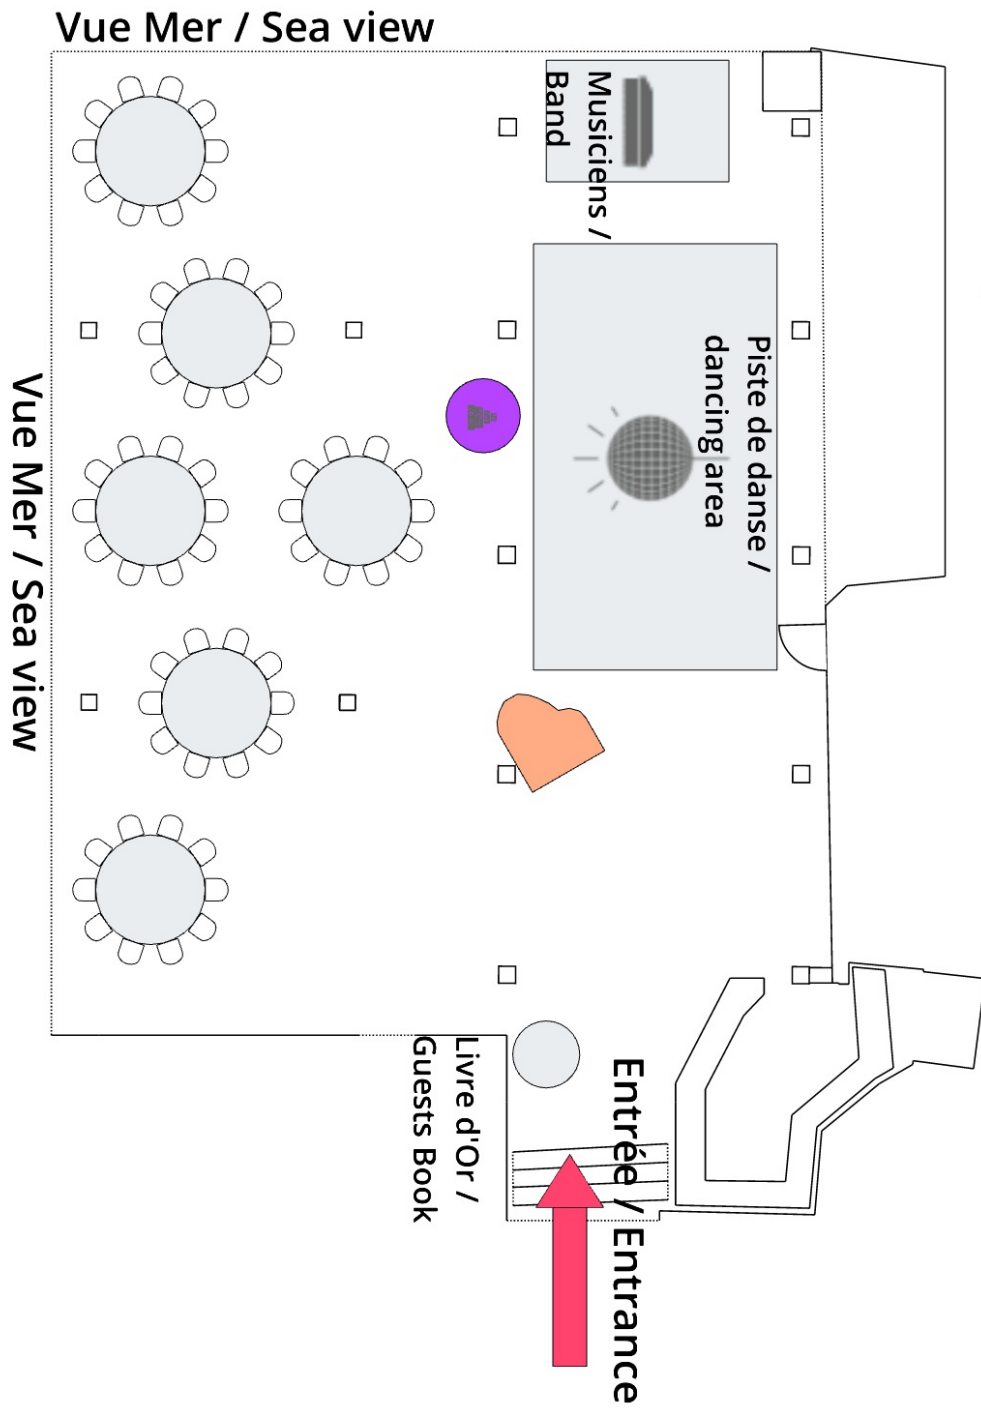

# Restaurant Le Stagioni 60p. maximum

2 Meters