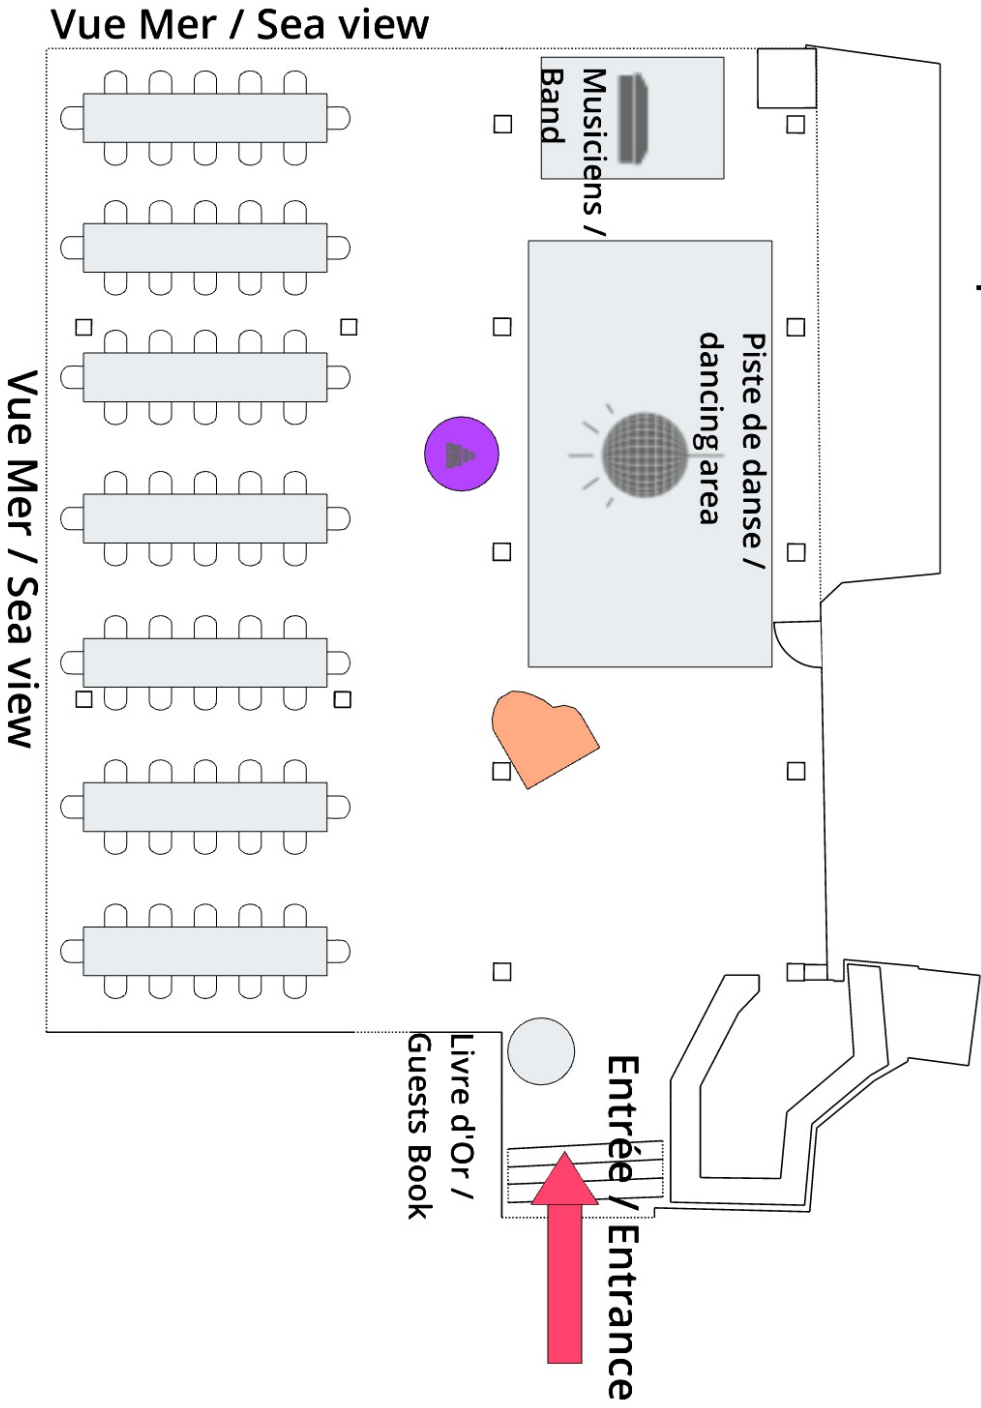

# Restaurant Le Stagioni

84p. maximum

2 Meters